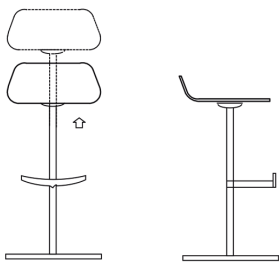

Torso adjustable stool

design: Gianluigi Landoni

837/A gas

H 68/94 cm - P 50 cm - L 50 cm
Seduta 55/81 cm
H 26 3/4"/37" - D 19 3/4" - W 19 3/4"
Seat 21 3/4"/32"

Metallo; Metal

Metallo cromato / Chrome finish