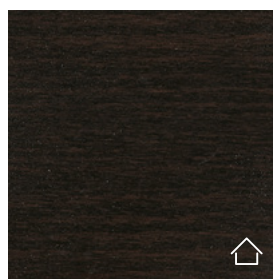

TT
Tinto Wengé \
Wengé Stained