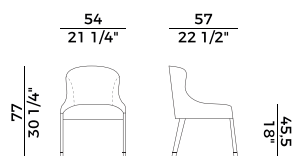

Collezione Miura \
Miura collection

Famiglia di sedute e sgabello imbottiti in poliuretano espanso ignifugo con gambe in massello di faggio.
Poltrona disponibile interamente imbottita.
Piedino finitura metallo.
Finiture e rivestimenti di collezione.

Family of upholstered seats and stools with fire retardant polyurethane foam padding and solid beech legs.
Fully upholstered armchair also available.
Metal finish foot.
Finishes and covers as per collection.

776/W
sedia \ chair