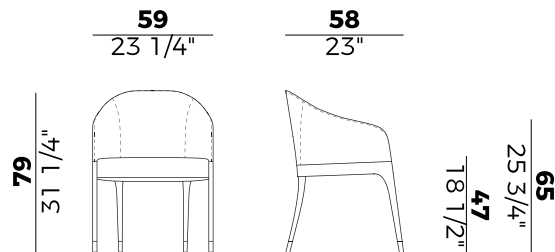

Informazioni tecniche \ *Technical information*

Descrizione tecnica \ *Technical description*

Poltrona imbottita in poliuretano espanso ignifugo con gambe in massello di faggio.
Piedino finitura metallo.
Finiture e rivestimenti di collezione.

*Upholstered armchair with fire retardant polyurethane foam padding and solid beech legs.
Metal finish foot.
Finishes and covers as per collection.*

Dimensioni \ *Dimensions*

Consumi stoffe \ *Fabric and leather requirements*

	FABRIC AND LEATHER REQUIREMENTS			FABRIC AND LEATHER REQUIREMENTS	
	x1	x2		x1	x2
H 140	ml 1,85	ml 3,70	H 140	yd 2.00	yd 4.00
H 130	ml 1,85	ml 3,70	H 130	yd 2.00	yd 4.00
LEATHER	m² 3,30		LEATHER	ft² 34	

PACKAGING	
1 x crt	= m³ 0,35
gross weight - Kg 15,5