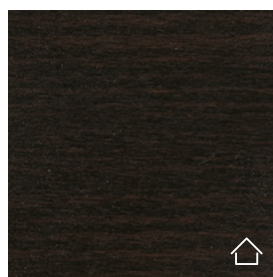

Cromo nero \
Black Chrome

Finiture struttura \

Frame finishes

Faggio \ *Beech*

BV
Tinto Anilina Beige \
Beige Aniline Stained

UD
Tinto Biscotto \
Biscuit Stained

TM
Tinto Moka \
Moka Stained

TZ
Tinto Grigio Plumbeo \ Dark
Grey Stained