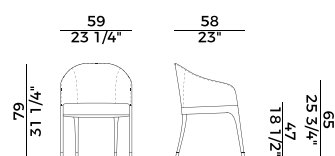

776/PW
poltrona \ armchair