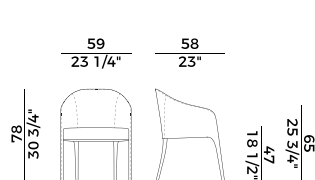

PACKAGING

1 x crt = m³ 0.30
gross weight - Kg 12.5

Finiture \ *Finishes*

Finiture piedino \

Feet finishes

Metallo \ *Metal*

Cromato \
Chrome

Ottone brunito \
Bronzed Brass

776/W
sedia \ chair

776/PW
poltrona \ armchair

776/P
poltrona \ armchair

776/PII
poltrona \ armchair

776/AW
sgabello alto \ barstool

design — Enrico Franzolini e Cristian Malisan

Miura, 776/PW
poltrona \ armchair