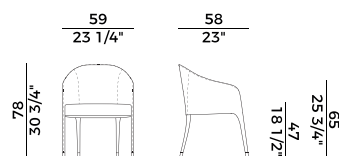

776/P
poltrona \ armchair