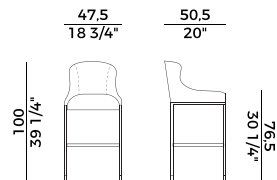

PACKAGING

1 x crt = m³ 0.30
gross weight - Kg 12.5

Finiture \ *Finishes*

Finiture piedino \

Feet finishes

Metallo \ *Metal*

Cromato \
Chrome

Ottone brunito \
Bronzed Brass

776/W
sedia \ chair

776/PW
poltrona \ armchair

776/P
poltrona \ armchair

776/PII
poltrona \ armchair

776/AW
sgabello alto \ barstool

design — Enrico Franzolini e Cristian Malisan

Miura, 776/PW
poltrona \ armchair