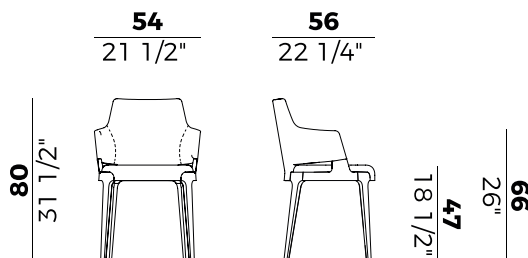

Informazioni tecniche \ *Technical information*

Descrizione tecnica \ *Technical description*

Poltrona imbottita con struttura in frassino o in noce canaletto. Finiture e rivestimenti di collezione. Prodotto disponibile in versione bimaterica.

Upholstered armchair with ashwood or walnut frame. Finishes and covers as per collection. Product available in bimaterial version.

Dimensioni \ *Dimensions*

Consumi stoffe \ *Fabric and leather requirements*

	FABRIC AND LEATHER REQUIREMENTS			FABRIC AND LEATHER REQUIREMENTS	
	x1	x2		x1	x2
H 140	ml 1,60	ml 2,70	H 140	yd 1.90	yd 3.00
H 130	ml 1,60	ml 2,70	H 130	yd 1.90	yd 3.00
LEATHER	m² 2,80		LEATHER	ft² 30	

PACKAGING

1 x crt = m³ 0,28

gross weight - Kg 10,85